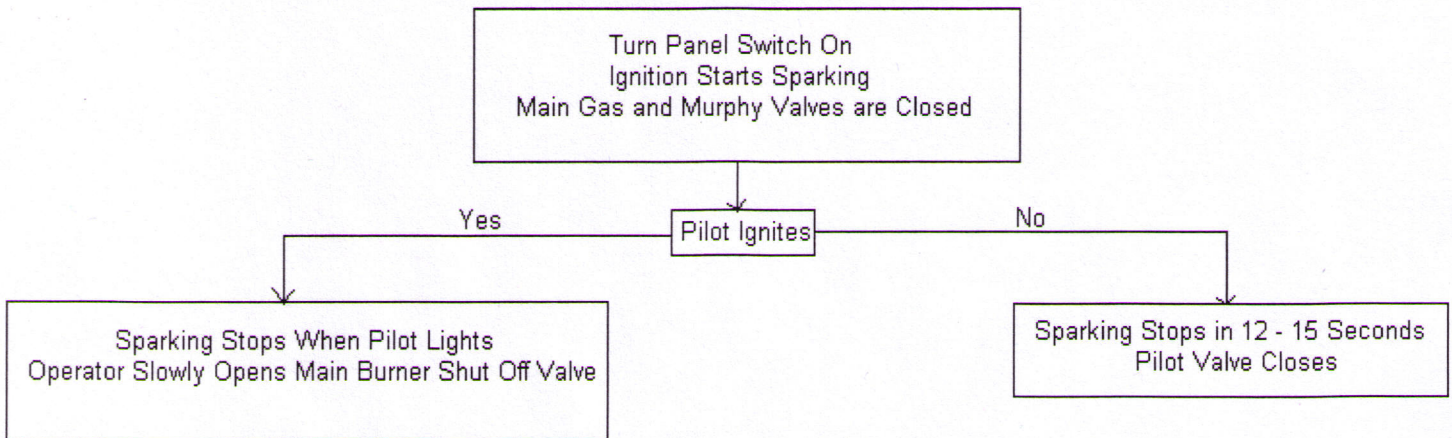

Guardian 102 SSD

Start Up

Operating Mode